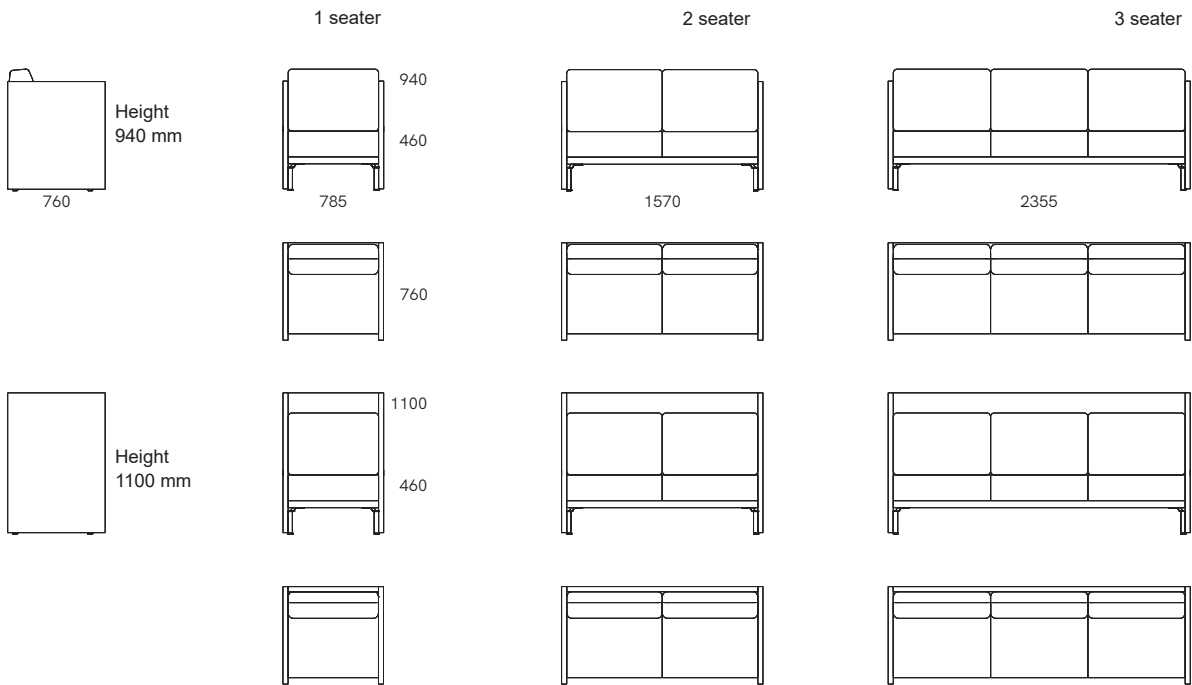

Model overview - drawings

Finish

Quilting options

on 1100 mm height exemple

Further quilting
options on
request.

Standard weight in kg

Height \ Width	940	1100
785	59	65
1570	87	94
2355	119	128